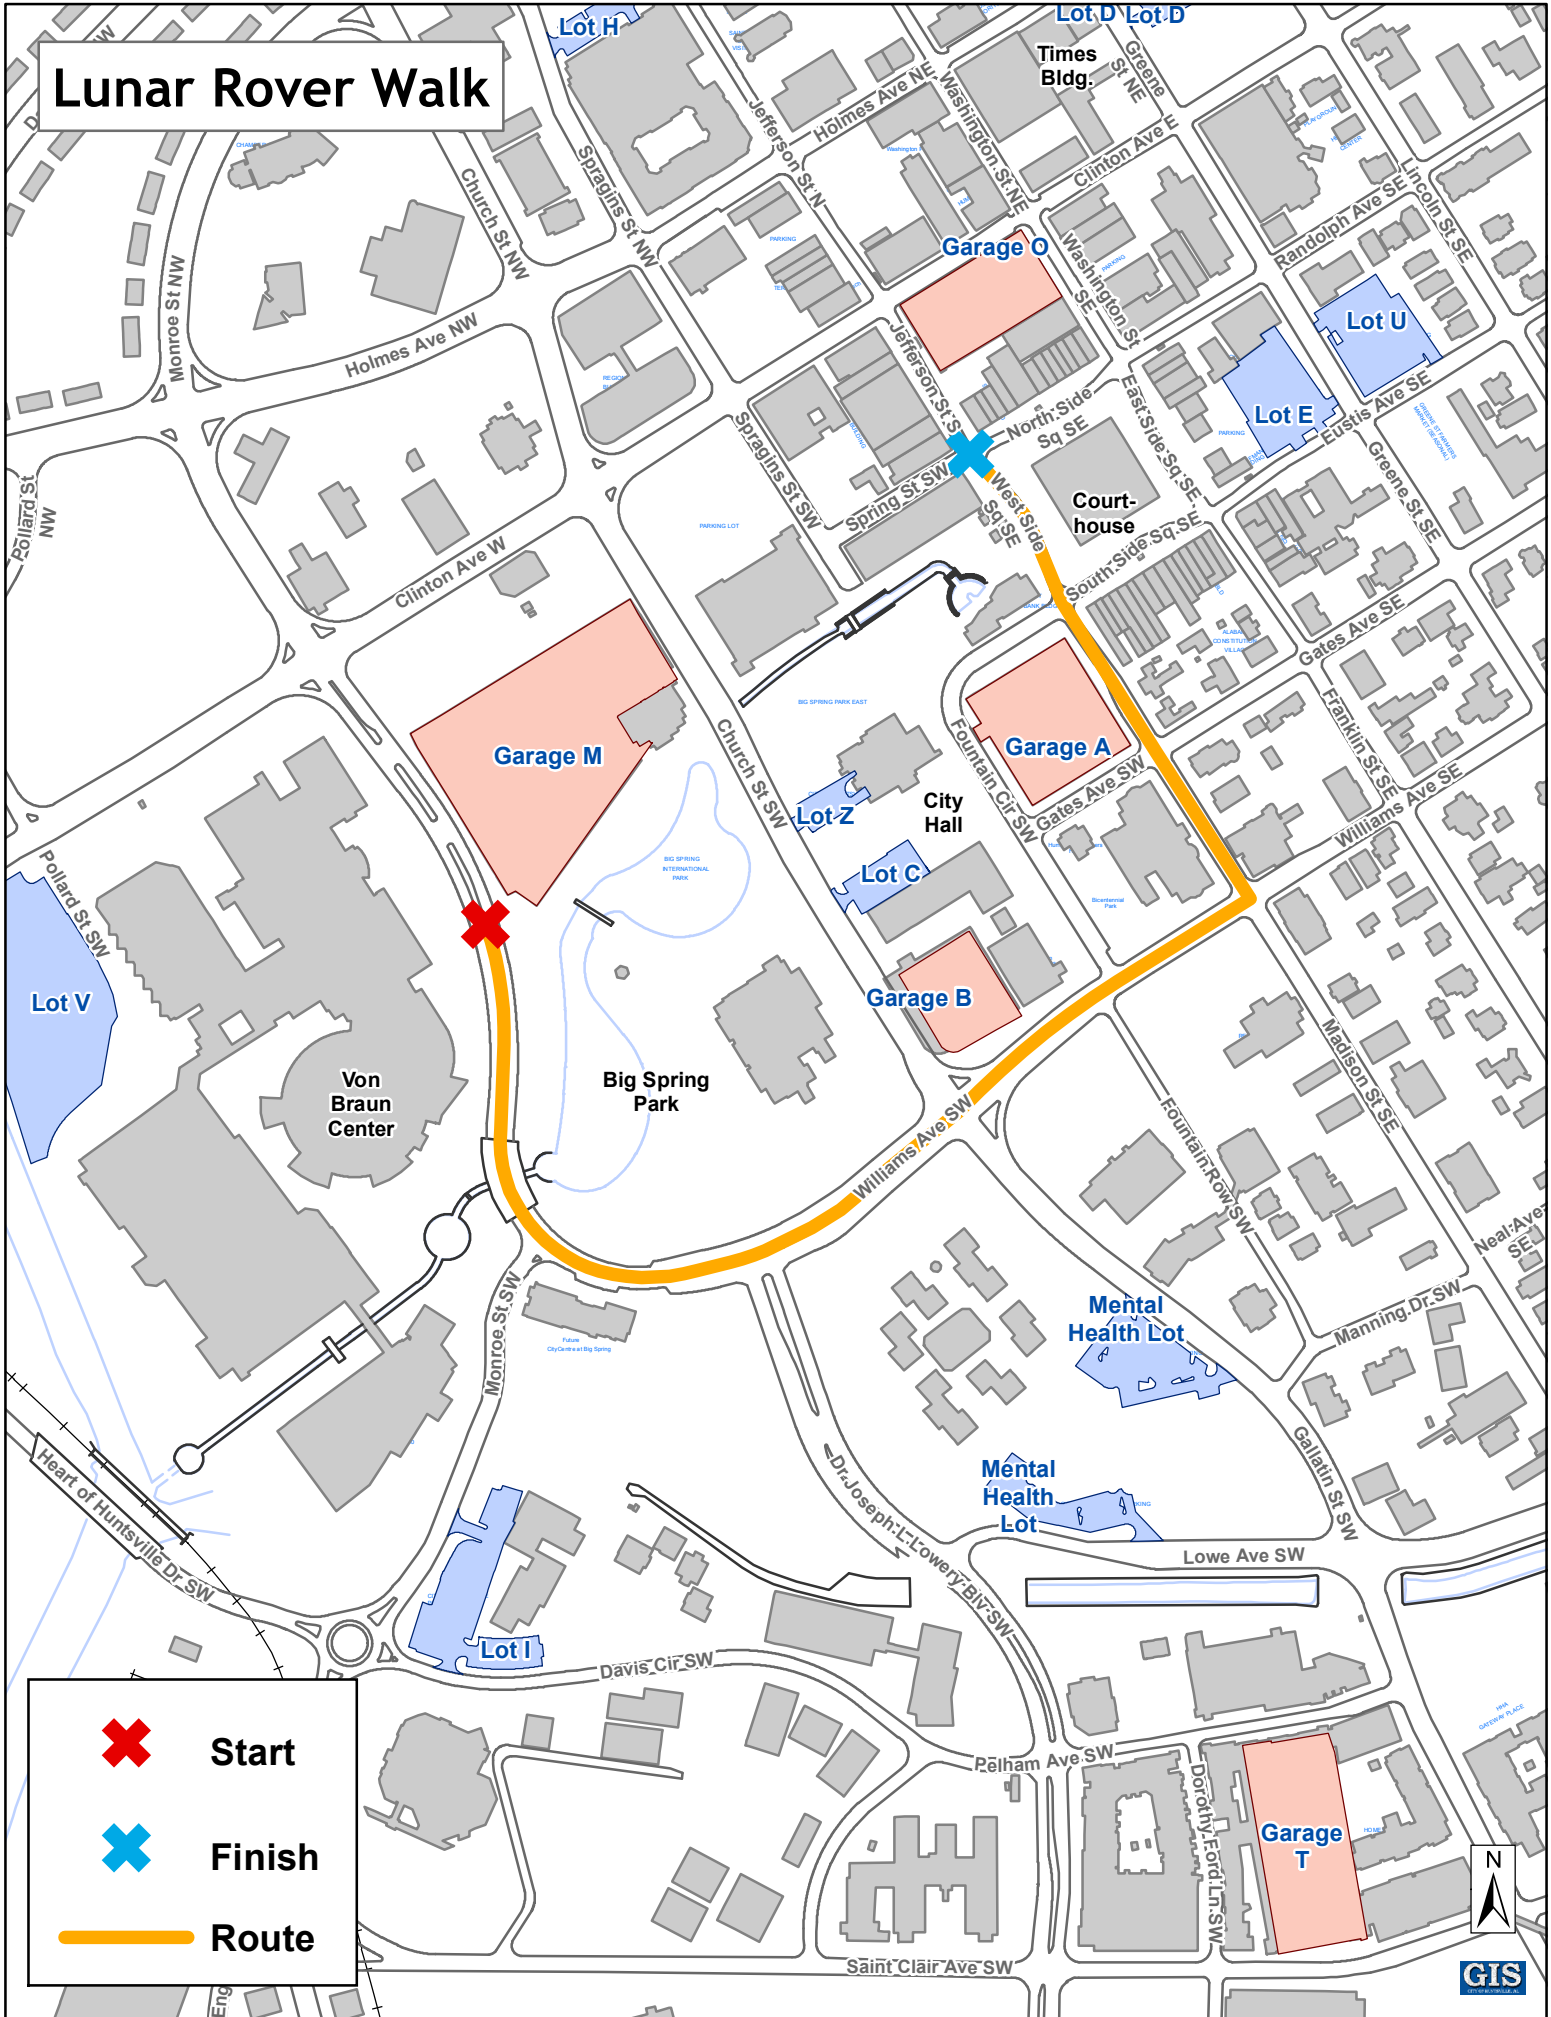

# Lunar Rover Walk

Start

Finish

Route